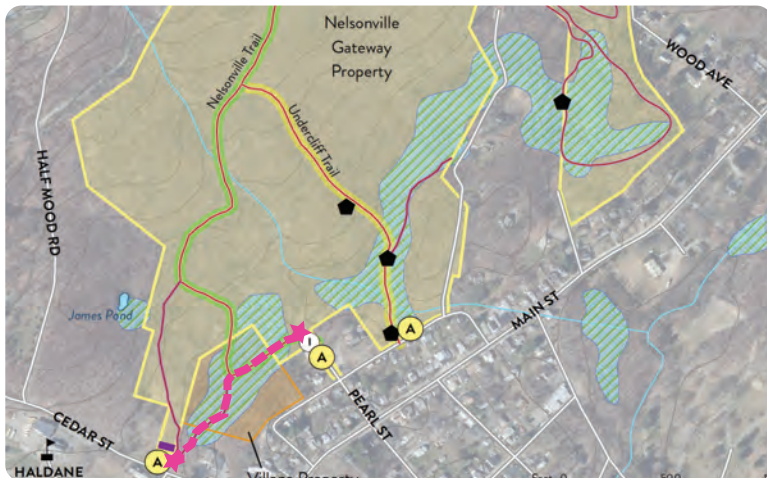

### Invasive Plants

\*Do Not Remove Mature Plant Tunnel running btwn Secor & Cedar St.\*

**Winged Euonymus/Burning Bush**  
Corky wings on young branches  
Leaf edges finely serrated  
Leaves oppositely paired along stem

**Lesser Celandine**  
Glossy, dark green leaves  
Bright yellow, sunshine-y flowers  
Low-growing spreads to form a thick mat

**Garlic Mustard**  
Crushed foliage has an odor of garlic  
White tap root has an S-shaped curve  
The only tall, broad-leafed, four-petaled white woodland early spring bloomer

**Japanese Barberry**  
Alternate, simple leaves  
Arranged in clusters along erect to arching stems  
Spines making pruning painful without leather gloves  
Showy Bright Red Berries